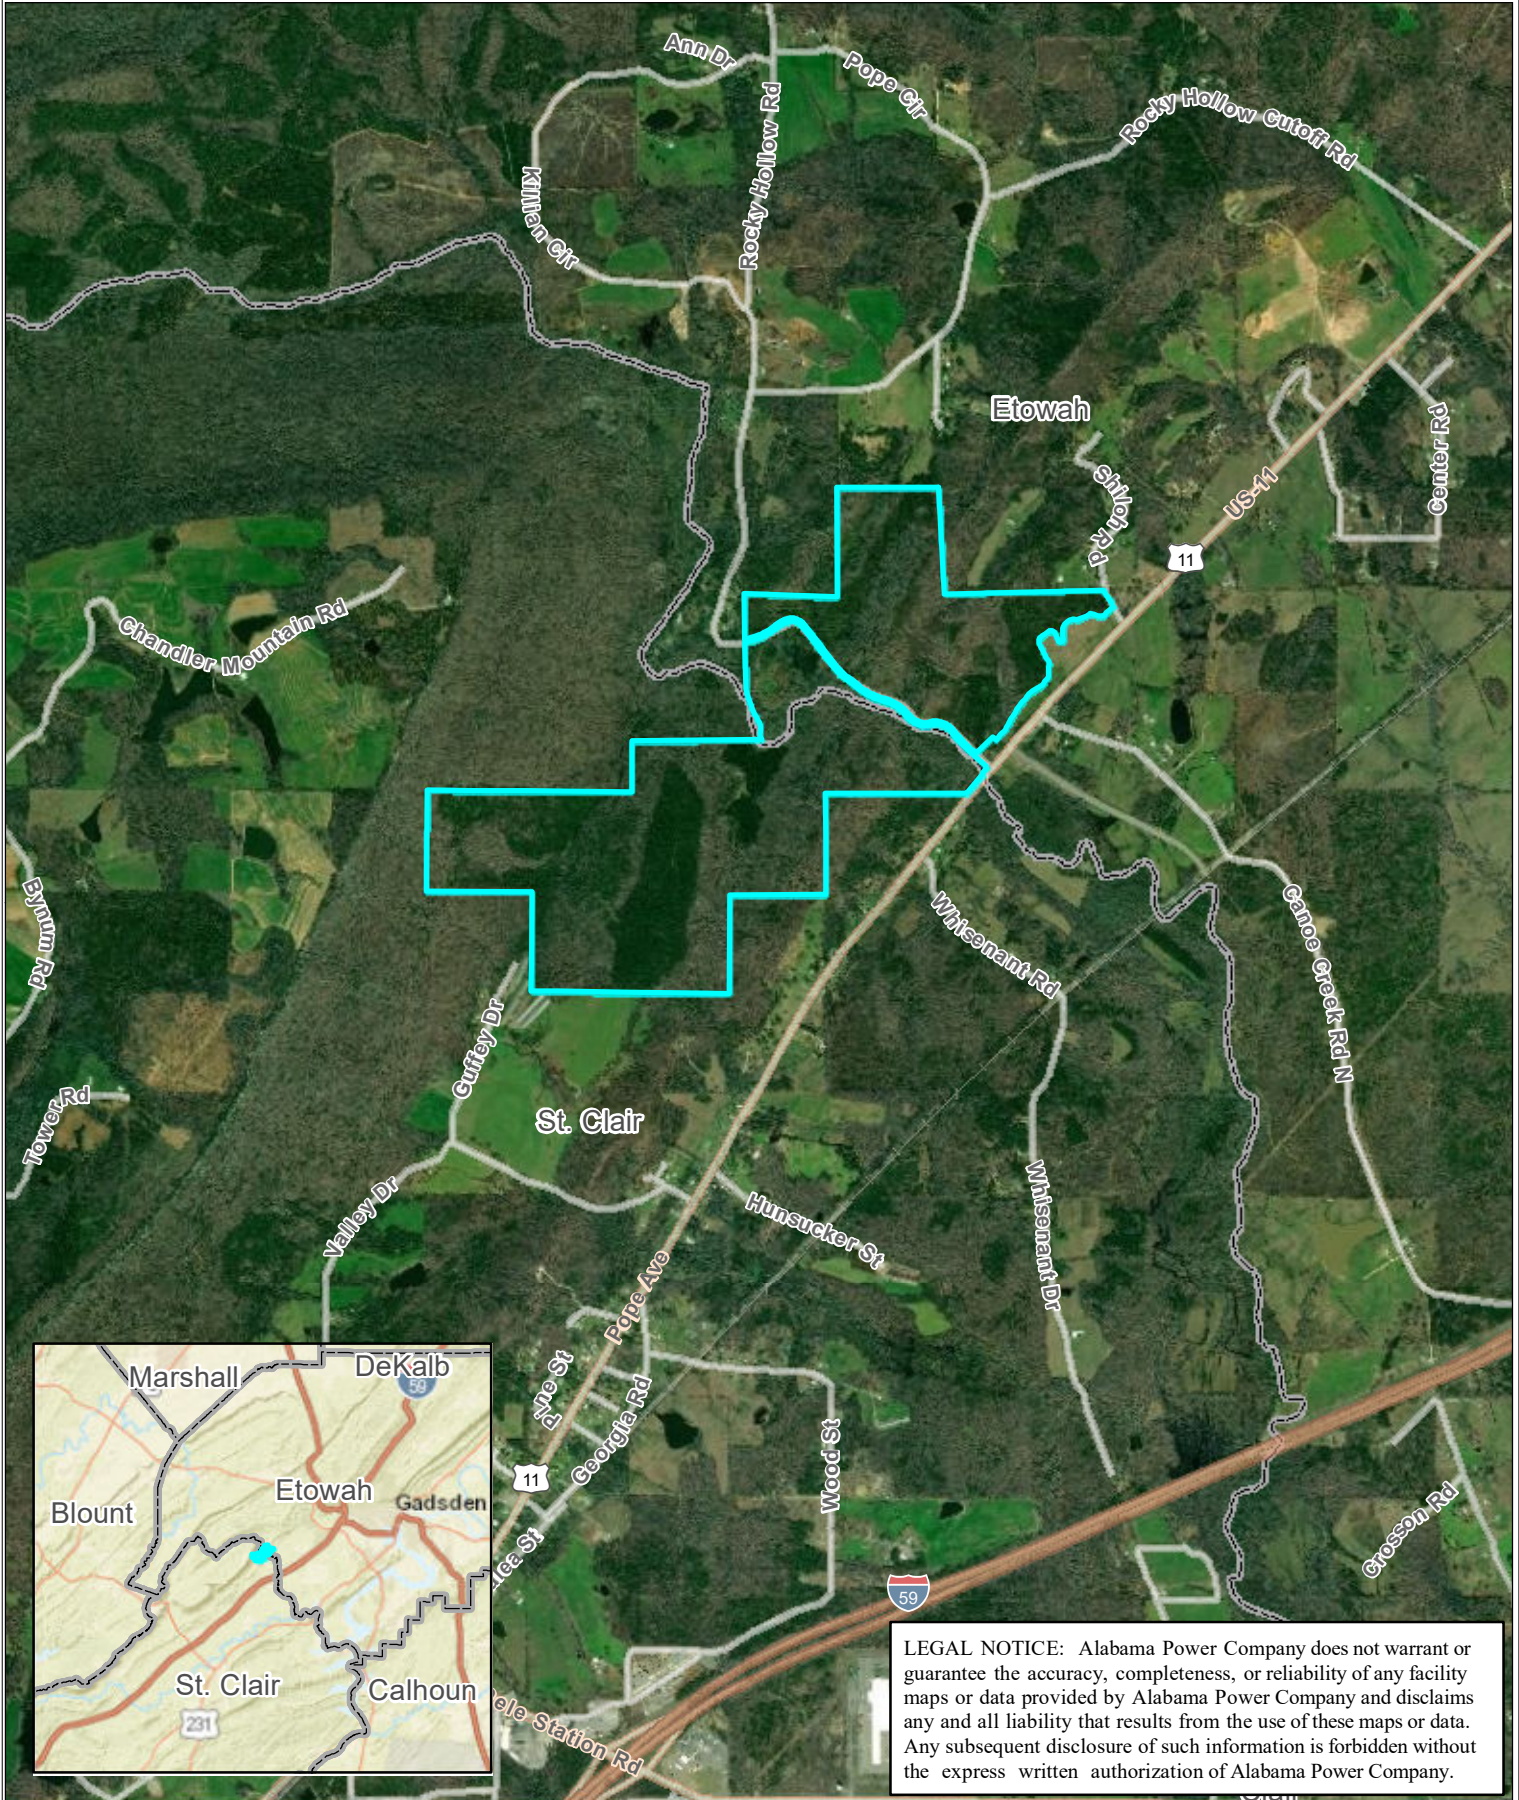

St. Clair / Etowah Counties - Approximately 528 Acres

LEGAL NOTICE: Alabama Power Company does not warrant or guarantee the accuracy, completeness, or reliability of any facility maps or data provided by Alabama Power Company and disclaims any and all liability that results from the use of these maps or data. Any subsequent disclosure of such information is forbidden without the express written authorization of Alabama Power Company.

Copyright 2018
All Rights Reserved
Alabama Power Company
GIS Services
1-888-SOCO-GIS
TripleHC_AP_20181206_JD